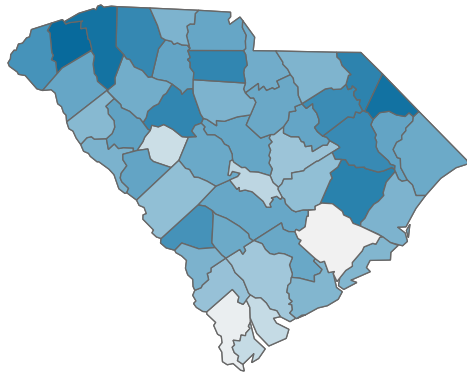

COVID-19 in South Carolina

As of 11:59 PM on 7/13/2021

Cases

601,232

Select Date Range & County to Filter Page Values
Non-Null Values Only

COUNTY

All

Past 2 weeks Confirmed

2,527

Rate of COVID-19 Cases per 10,000 population, by County
County Displayed: **South Carolina** | Dates Displayed: 3/4/2020 to 7/13/2021
[Use County Filter Above to View ZIP Code Counts](#)

Find your ZIP

All

Reported COVID-19 Cases, by Week of Report
County Displayed: **South Carolina** | Dates Displayed: 3/4/2020 to 7/13/2021

County Displayed: **South Carolina** | Dates Displayed: 3/4/2020 to 7/13/2021
Note: Data is suppressed for fewer than 5 cases