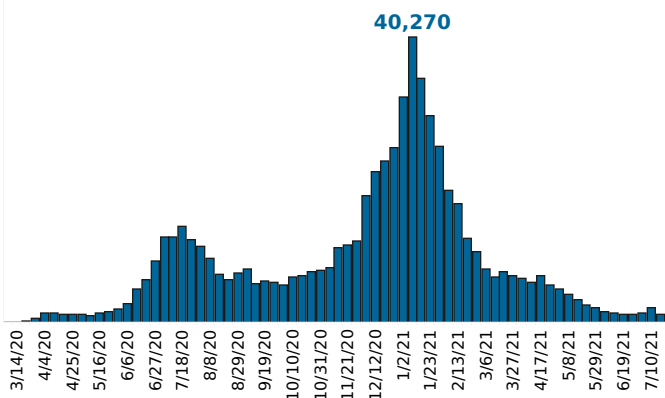

COVID-19 in South Carolina

As of 11:59 PM on 7/13/2021

Cases

601,232

Select Date Range & County to Filter Page Values
Non-Null Values Only

COUNTY

All

Past 2 weeks Confirmed

2,527

Rate of COVID-19 Cases per 10,000 population, by County
County Displayed: **South Carolina** | Dates Displayed: 3/4/2020 to 7/13/2021
[Use County Filter Above to View ZIP Code Counts](#)

Find your ZIP

All

Reported COVID-19 Cases, by Week of Report
County Displayed: **South Carolina** | Dates Displayed: 3/4/2020 to 7/13/2021

County Displayed: **South Carolina** | Dates Displayed: 3/4/2020 to 7/13/2021
Note: Data is suppressed for fewer than 5 cases